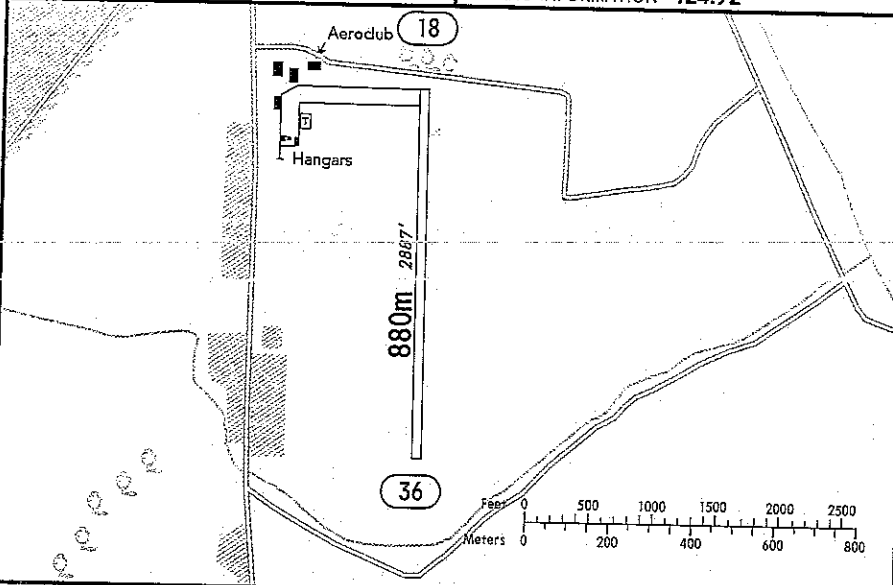

CHANGES: New layout - VAR - Airspace - TFC circuit - OBST.

© JEPPESEN SANDERSON, INC., 2005. ALL RIGHTS RESERVED. BOTTLANG AIRFIELD MANUAL®

**CASALE MONFERRATO**  
**CASALE MONFERRATO**  
**ITALY**

19-2 27 MAY 05

**JEPPesen**

(FIS)  
 MILANO INFORMATION 124.92

TAXI (O/R)

—

RWY No	Dimension (m) - Surface	TORA (m)	LDA (m)	Strength	Lights
18	880 x 23 Soil	880	880		—
36					

AD open to local ACB activity only. Other GA traffic allowed only PPR 12 hrs before ETA contacting local ACB by phone or e-mail.  
 LDG and TKOF not possible on Mondays.

CHANGES: New layout - FIS - RWY data - Facilities - Text.