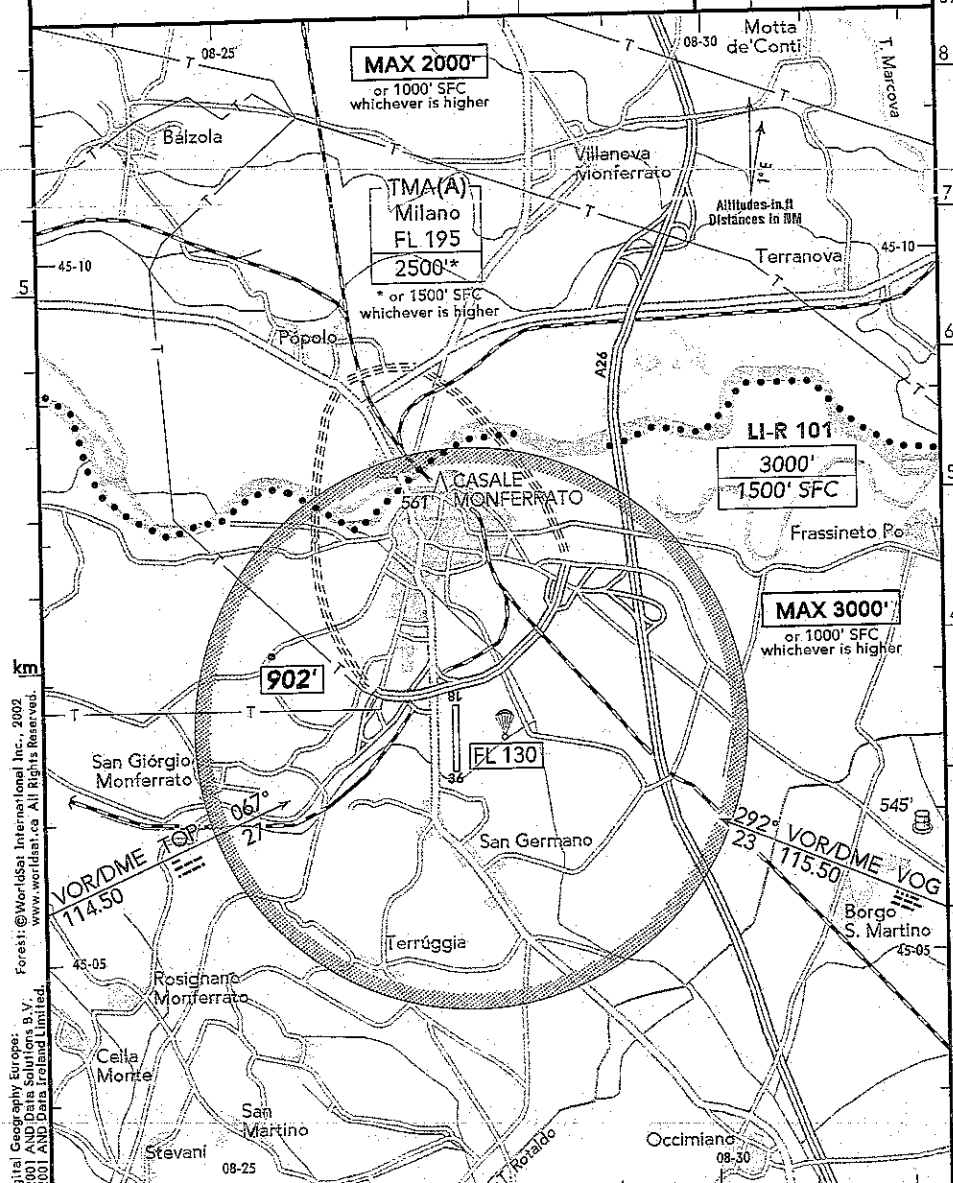

JEPPesen

27 MAY 05

19-1

CASALE MONFERRATO

CASALE MONFERRATO

ITALY

LILM

Elev 378' / 115 m

N45 06.6

E008 27.4

1.4 NM S Casale Monferrato

(Radio)

CASALE RADIO 123.57

ILS

RWY

ILS

SCALE 1:100 000

CHANGES: New layout - VAR - Airspace - TFC circuit - OBST.

© JEPPESEN SANDERSON, INC., 2005. ALL RIGHTS RESERVED. BOTTLANG AIRFIELD MANUAL®