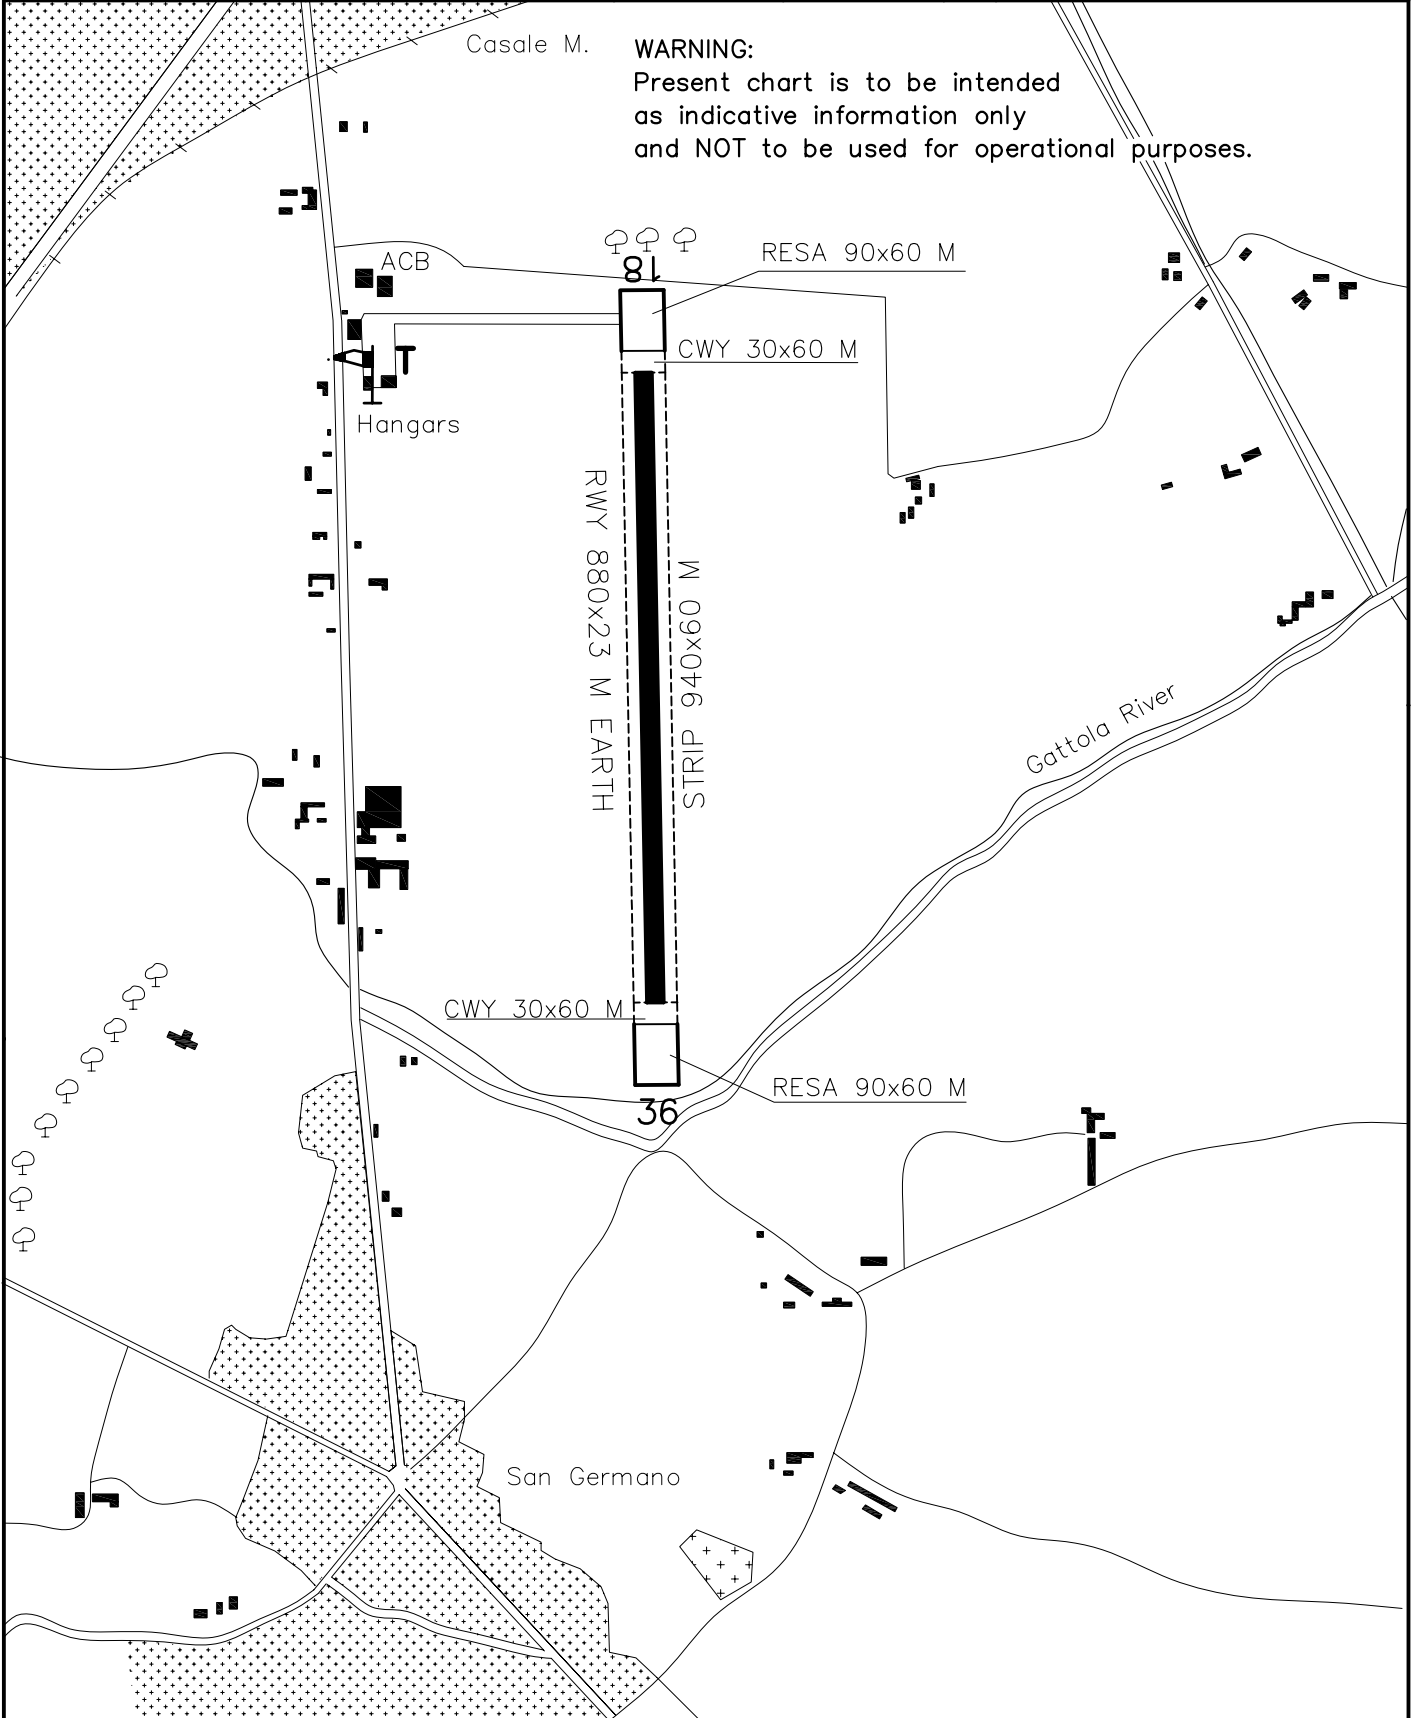

AD Operative Hours	Traffic Circuit	Casale Radio	Aerodrome Elevation	L I L M	CASALE/MONFERRATO
See relevant AD pages	Standard	123.575	377 Ft		

CHANGE: AD elevation